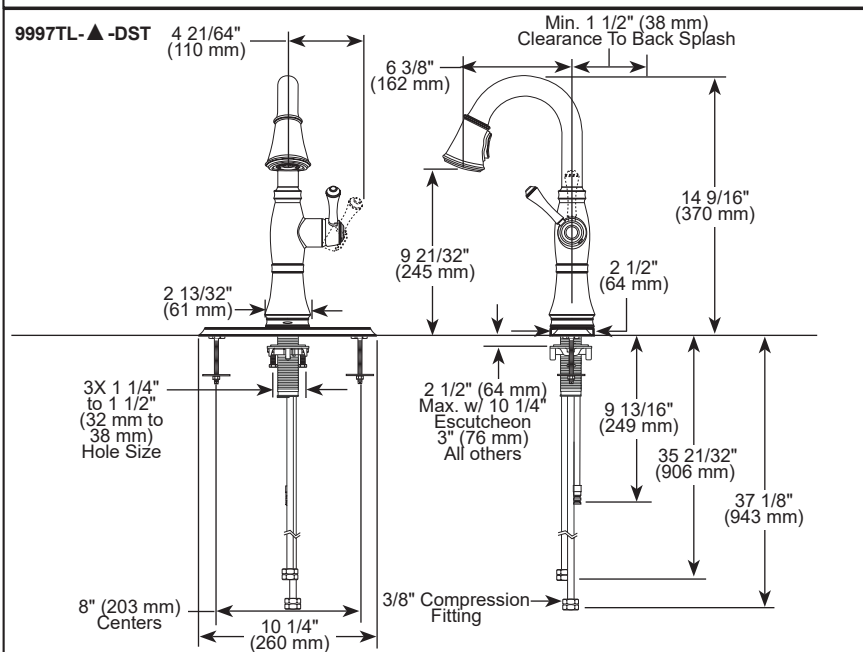

WARRANTY

- Parts and Finish - Lifetime limited warranty; or for commercial purchasers, 10 years for multi-family residential (apartments and condominiums) and 5 years for all other commercial uses, in each case from the date the product is received by the original purchaser or their authorized representative (installation contractor, etc.).
- Electronic Parts and Batteries (if applicable) - 5 years from the date the product is received by the original purchaser or their authorized representative (installation contractor, etc.); or for commercial purchasers, 1 year from the date the product is received by the original purchaser or their authorized representative (installation contractor, etc.). No warranty is provided on batteries.
- Please go to www.deltafaucet.com for the complete details of our limited warranty.

COMPLIES WITH:

- ASME A112.18.1 / CSA B125.1
- ICC/ANSI A117.1 - Valve control only

▲ Designate proper finish suffix

Delta Faucet Company reserves the right (1) to make changes in specifications and materials, and (2) to change or discontinue models, both without notice or obligation. Dimensions are for reference only. See current full-line price book or www.deltafaucet.com for finish options and product availability.

DSP-K-9197TL-DST Rev. A

Delta Faucet Company

55 E 11th Street, Carmel, Indiana 46280
350 South Edgeware Road, St. Thomas, ON N5P 4L1
© 2024 Delta Faucet Company