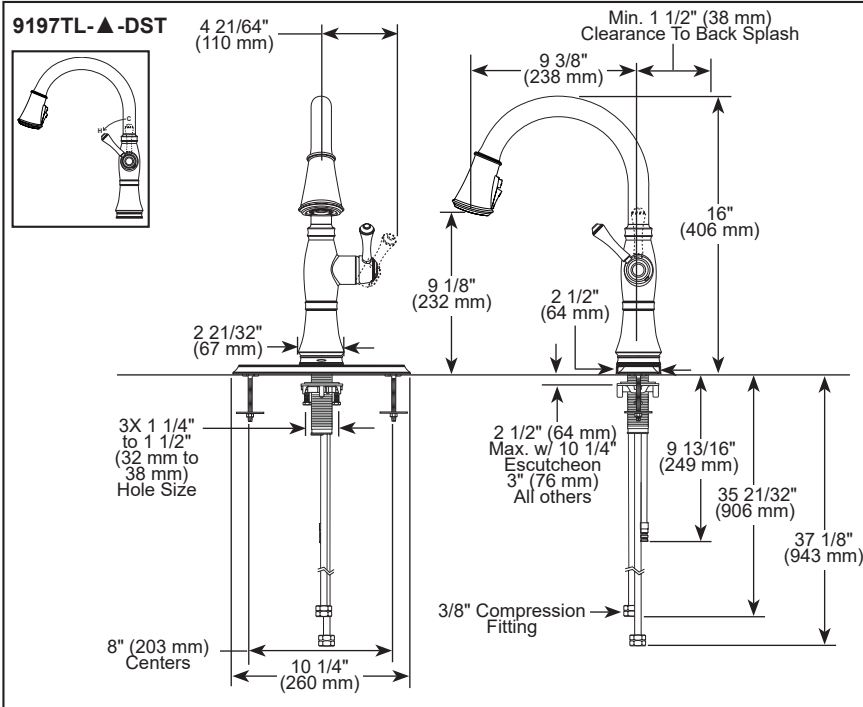

STANDARD SPECIFICATIONS:

- Max flow rate 1.8 gpm @ 60 psi, 6.8 L/min @ 414 kPa
- One or three hole mount (escutcheon optional, not included)
- Diamond coated ceramic cartridge
- 3/8" O.D. straight, staggered PEX supply lines
- Spout rotates 360°
- Hot/cold indicator markings
- Three-function wand; Aerated stream, spray or ShieldSpray® (Kitchen models only)
- Two-function wand; Aerated stream or spray (Bar/Prep models only)
- Dual integral check valves in sprayer
- LED indicator light signals on-off, water temperature and when batteries run low
- Uses 6 AA (included) or 6 C (optional) batteries
- RP102157 Optional 120V AC adapter available (3 prong grounded outlet required)
- Quick Snap® connect hoses
- Free-Moving hose weight provides maximum reach
- Order RP100583 for 1.5 gpm hose adapter
- Toggles between Touchless and Touch₂O® Technology

COMPLIES WITH:

- ASME A112.18.1 / CSA B125.1
- ICC/ANSI A117.1 - Valve control only

▲ Designate proper finish suffix

Delta Faucet Company reserves the right (1) to make changes in specifications and materials, and (2) to change or discontinue models, both without notice or obligation. Dimensions are for reference only. See current full-line price book or www.deltafaucet.com for finish options and product availability.