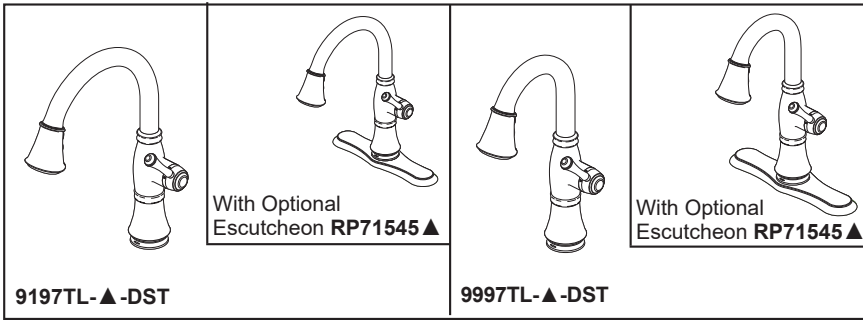

WARRANTY

- Parts and Finish - Lifetime limited warranty; or for commercial purchasers, 10 years for multi-family residential (apartments and condominiums) and 5 years for all other commercial uses, in each case from the date the product is received by the original purchaser or their authorized representative (installation contractor, etc.).
- Electronic Parts and Batteries (if applicable) - 5 years from the date the product is received by the original purchaser or their authorized representative (installation contractor, etc.); or for commercial purchasers, 1 year from the date the product is received by the original purchaser or their authorized representative (installation contractor, etc.). No warranty is provided on batteries.
- Please go to www.deltafaucet.com for the complete details of our limited warranty.

COMPLIES WITH:

- ASME A112.18.1 / CSA B125.1
- ICC/ANSI A117.1 - Valve control only

▲ Designate proper finish suffix

Delta Faucet Company reserves the right (1) to make changes in specifications and materials, and (2) to change or discontinue models, both without notice or obligation. Dimensions are for reference only. See current full-line price book or www.deltafaucet.com for finish options and product availability.

DSP-K-9197TL-DST Rev. A

Delta Faucet Company

55 E 11th Street, Carmel, Indiana 46280
350 South Edgeware Road, St. Thomas, ON N5P 4L1
© 2024 Delta Faucet Company